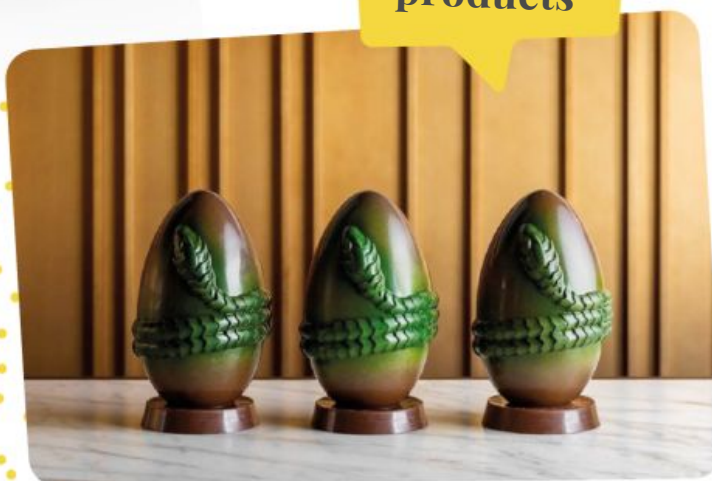

Molded products

Bulgari Hotel Paris
© Bulgari Hotel Paris