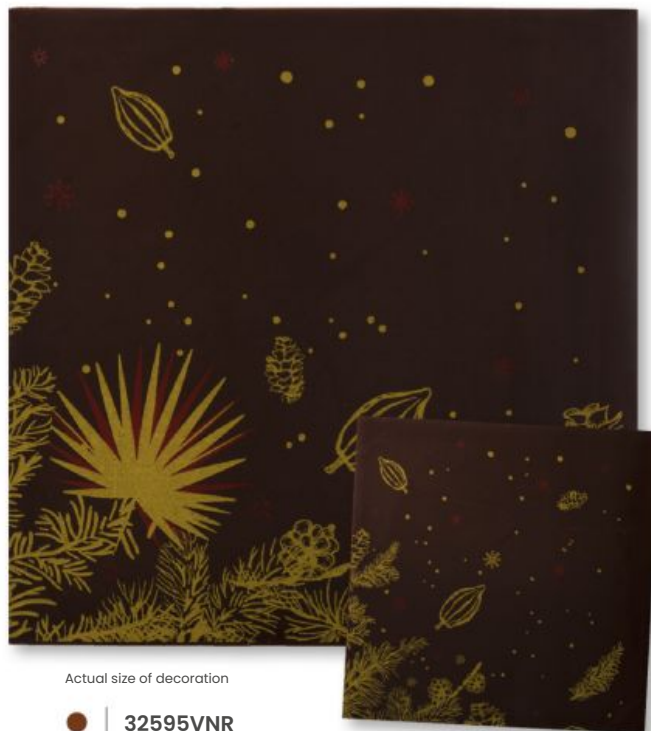

Actual size of decoration

● **32595VNR**
Cocoa bean yule log end - 2 models
Cut-out