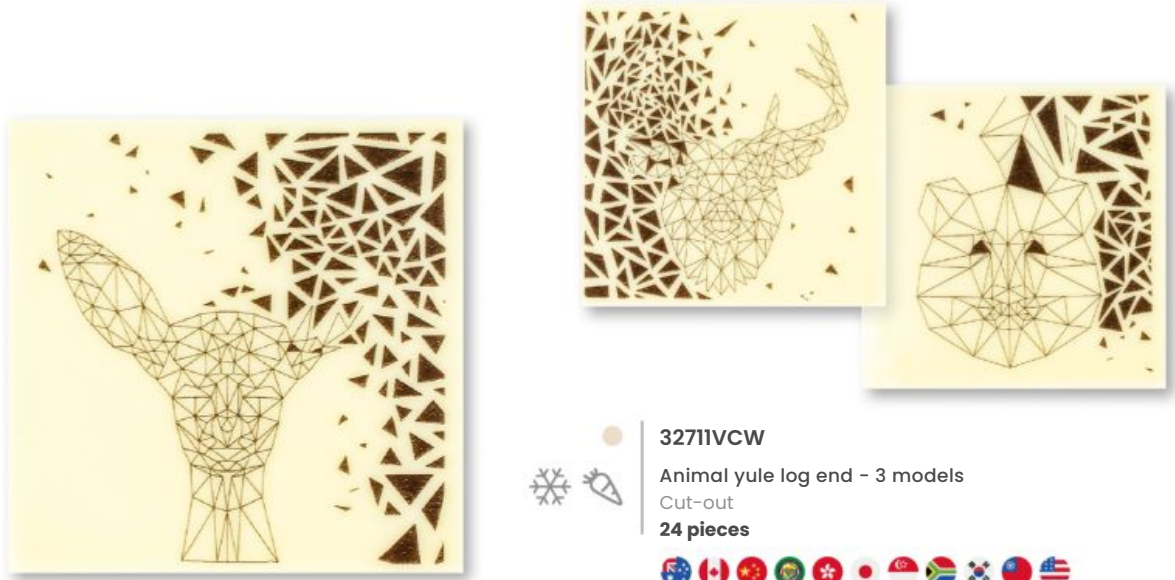

Blister - 90 × 76.5mm

45 pieces

•Mini yule log ends•

Dimensions 50 x 50mm.
Packaging - 60 pieces per box.

Yule Log Ends suitable for small individual yule logs.

Actual size of decoration

Flat yule log end
Blister

● 46044VCR ● 46033VCD ● 46045VCA

chocolatree's
favorite!

Actual size of decoration

Pure chocolate square
Cut-out

● 30682VCR ● 30683VCW ● 30719VCM ● 32868VCD ● 32869VCA

Dimensions 60 x 60mm.

Yule Log Ends suitable for mini U-shaped mold 2172 (54 × 6 × 5cm).