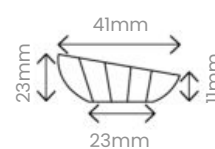

Actual size of decoration

● **14645**
White chocolate solstis
71 × 36mm
45 pieces

Actual size of decoration

● **4320**
Dark chocolate ovalis
91 × 41mm
45 pieces

Actual size of decoration

● **4751**
Mini dark spheris
41 × 23mm
270 pieces