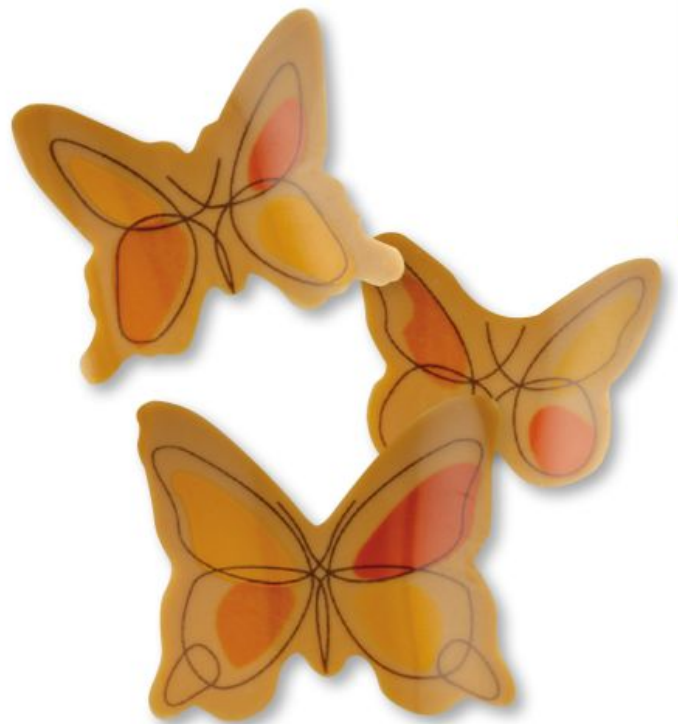

Actual size of decoration

● **34877CCD**
Dulcey butterflies - 3 models
Shaped stencil - 40 × 32 / 45 × 39 / 50 × 44mm
42 pieces - 14 of each size