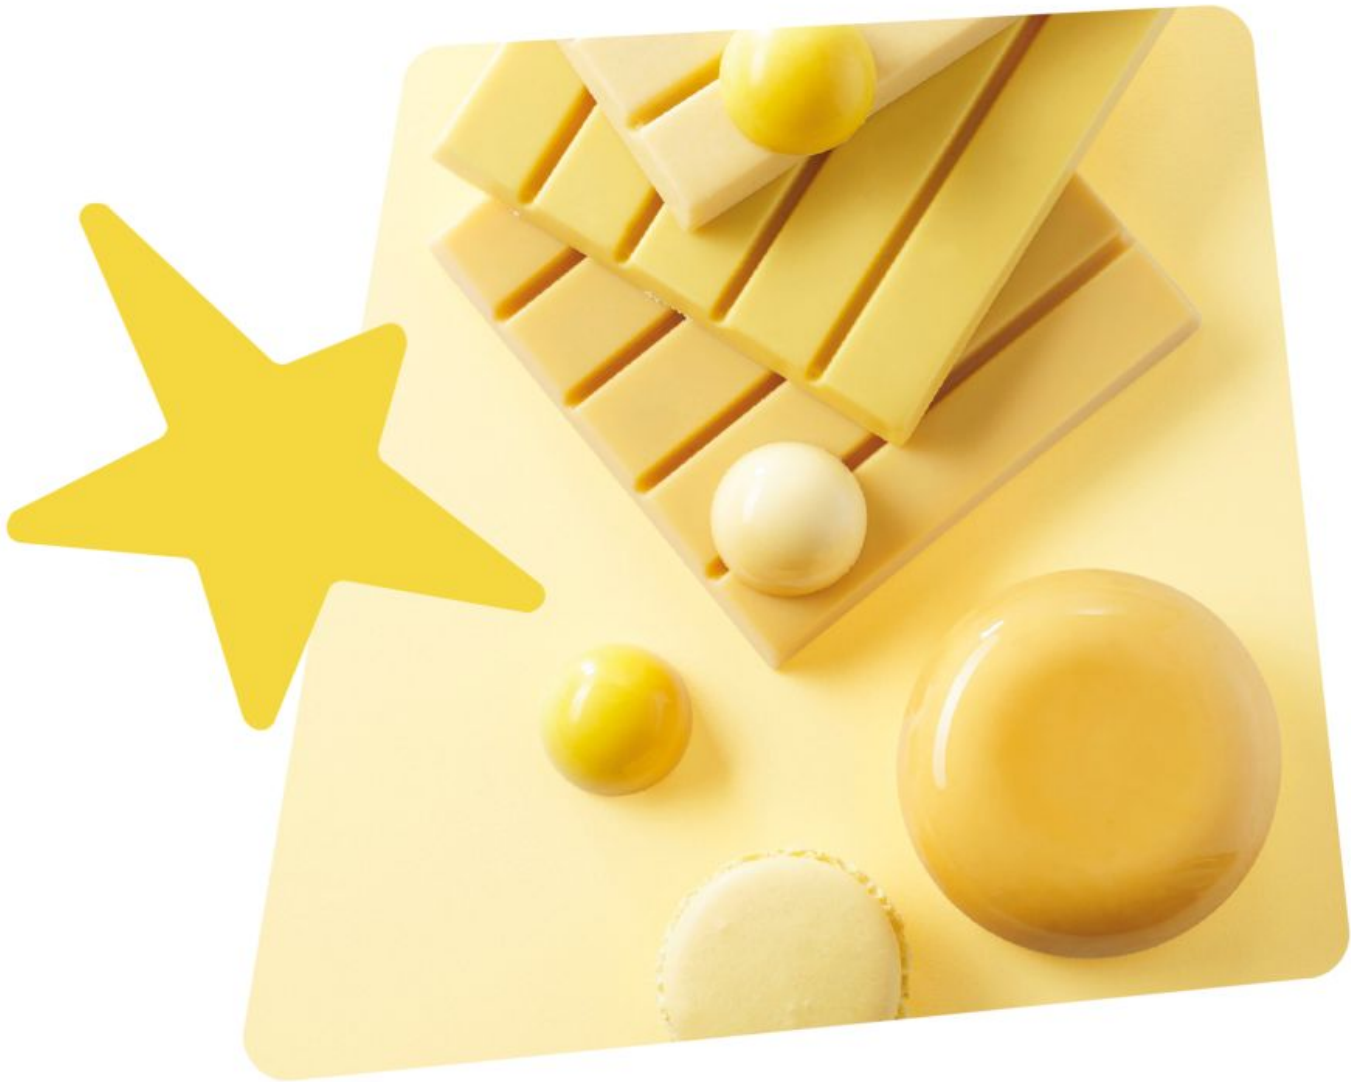

FAT- & WATER-SOLUBLE POWDER

Colorant's appearance when used at 4% and 8% strength in cocoa butter and 1% strength in Absolu Cristal.

4%

8%

1%

70082VCX

YELLOW
Natural(CURCUMIN)
55G