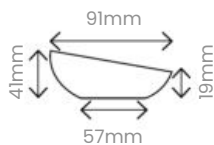

Actual size of decoration

● **4320**
Dark chocolate ovalis
91 × 41mm
45 pieces