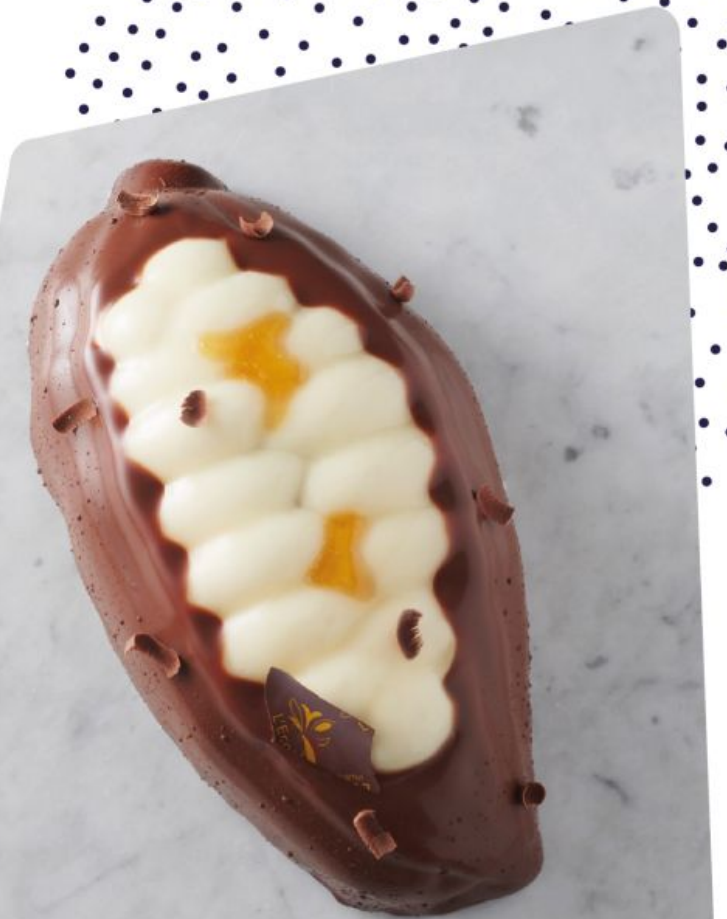

179 x 79 x 48mm

10 pieces

25786

Cocoa pod dessert

223 x 111 x 63mm

10 pieces

PRODUCTS SOLD BY

VALRHONA